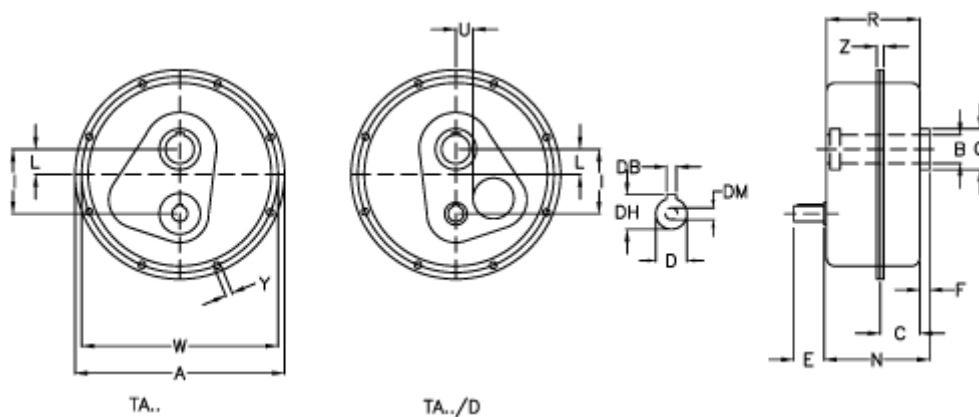

Data Sheet

Article number: 2948125150013
 Description: Shaft mount. speed reducer
 TA 125.135D i=15 without lubrication

Measures

a	= 850	E = 110	W	= 805
B G7	= 135	F = 34	Weight (kg)	= 415
C	= 110	I = 294	Y	= 17.0
DB	= 16	L = 80	Z	= 44.5
Description	= TA 125.135D	N = 310.0		
DH	= 59.0	Q = 170		
D h6	= 55	R = 304.0		
DM	= M16	U = 70		